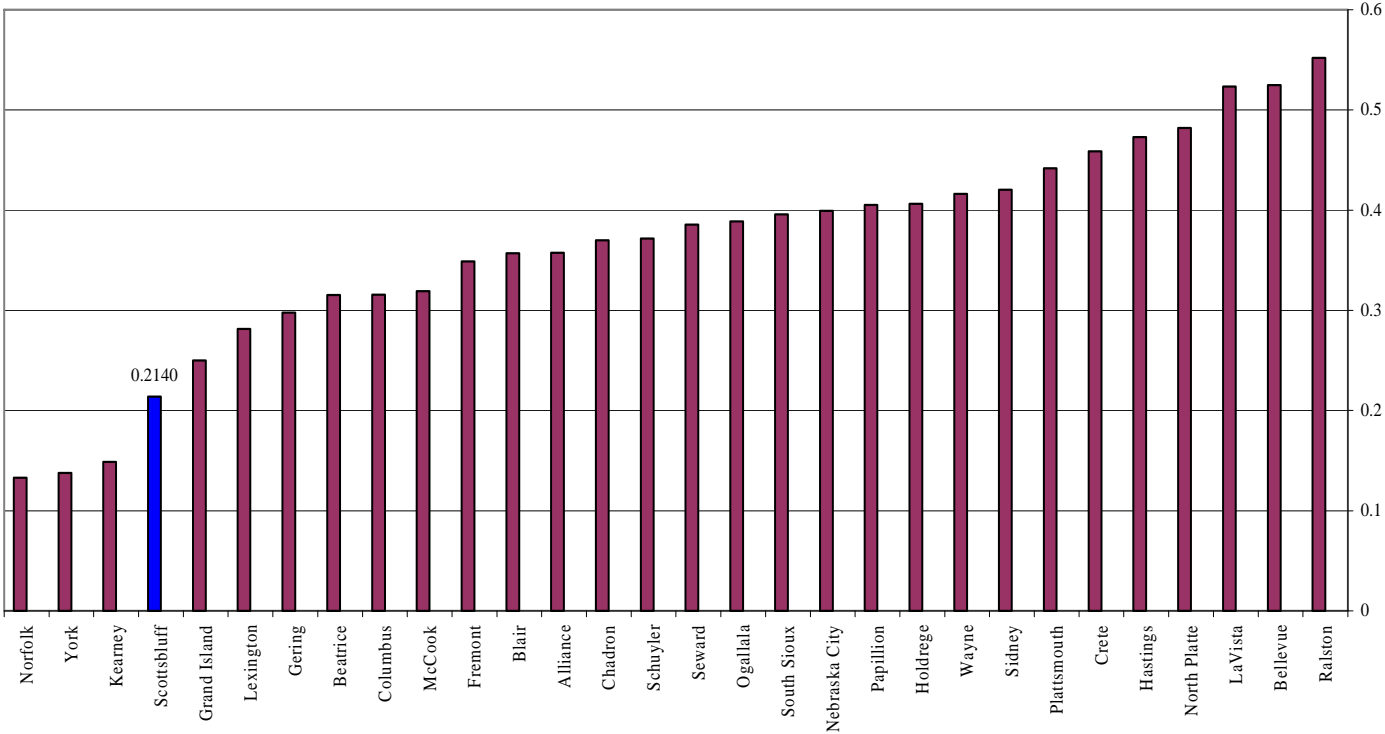

City of Scottsbluff FY 2009-2010 Budget Charts and Graphs

2008 Tax Levies of Nebraska First Class Cities

City of Scottsbluff FY 2009-2010 Budget Charts and Graphs

City of Scottsbluff FY 2009-2010 Budget Charts and Graphs