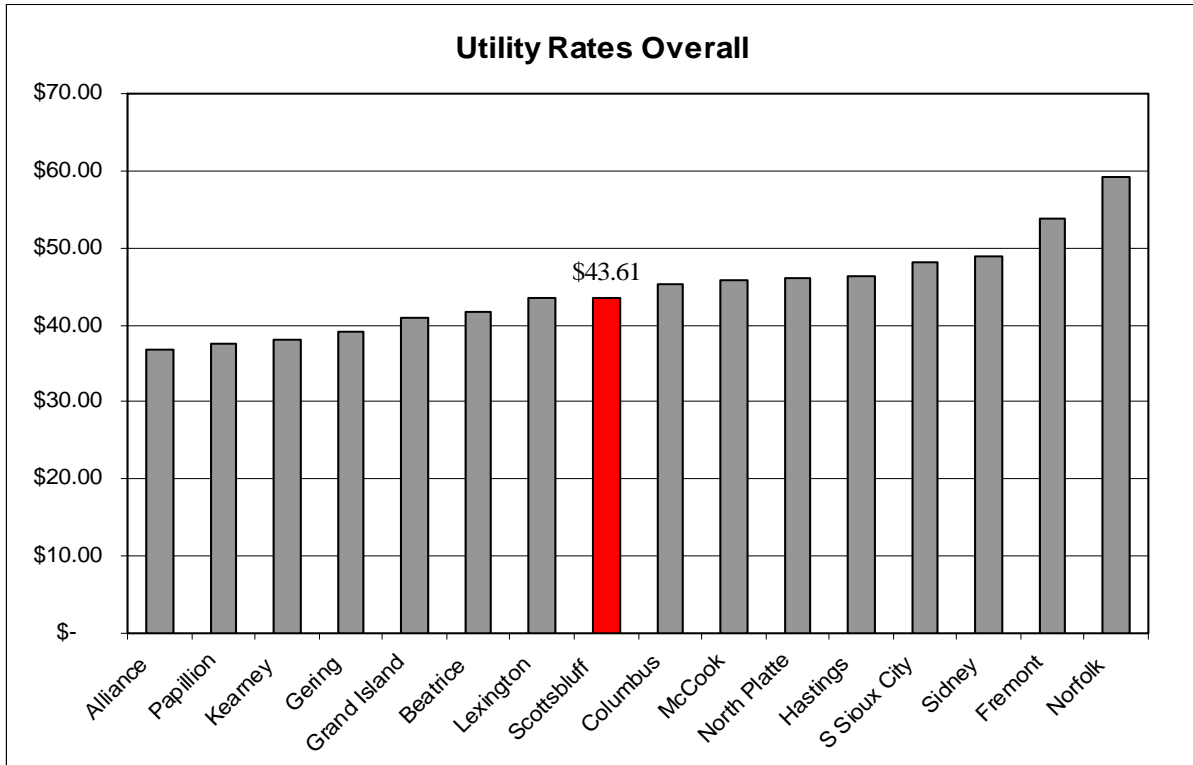

**City of Scottsbluff
FY 2009-2010 Budget
Charts and Graphs**

FY 2010 Budgeted General Fund Expenditures by Department

Budgeted City Expenditures by Type-FY2010

City of Scottsbluff FY 2009-2010 Budget Charts and Graphs