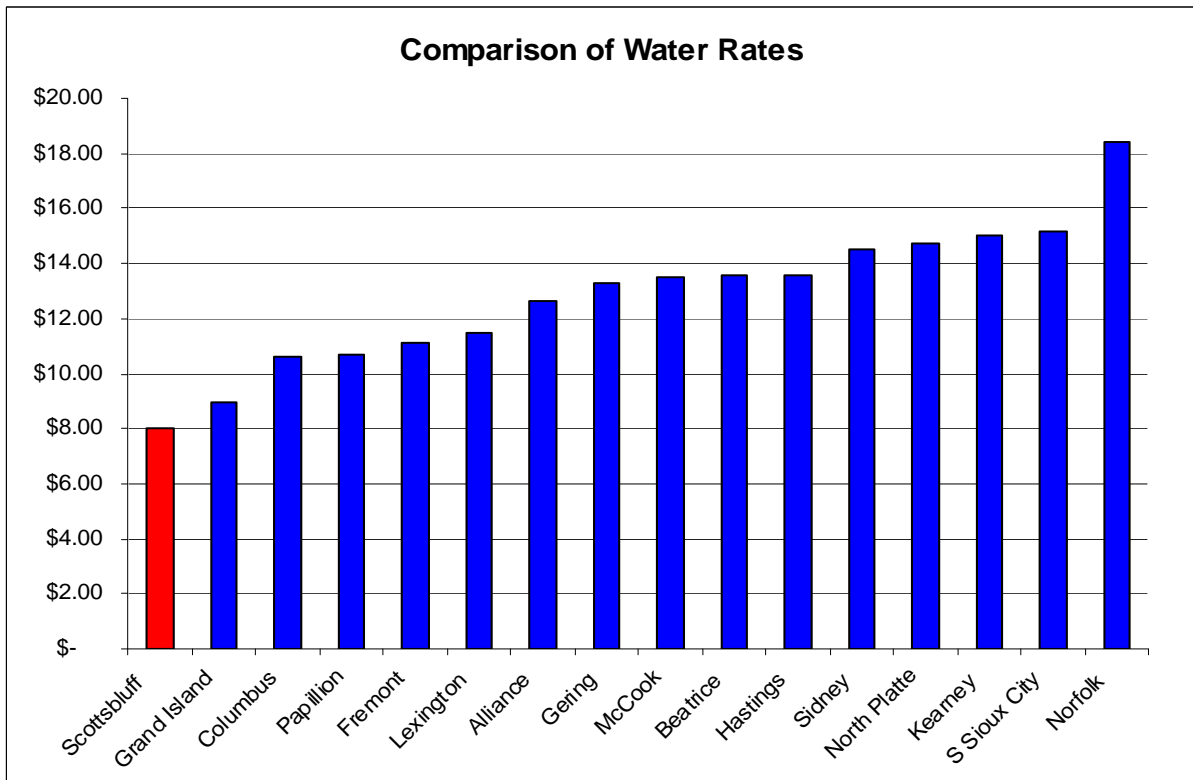

**City of Scottsbluff
FY 2009-2010 Budget
Charts and Graphs**

FY 2010 Budgeted General Fund Expenditures by Department

Budgeted City Expenditures by Type-FY2010

City of Scottsbluff FY 2009-2010 Budget Charts and Graphs