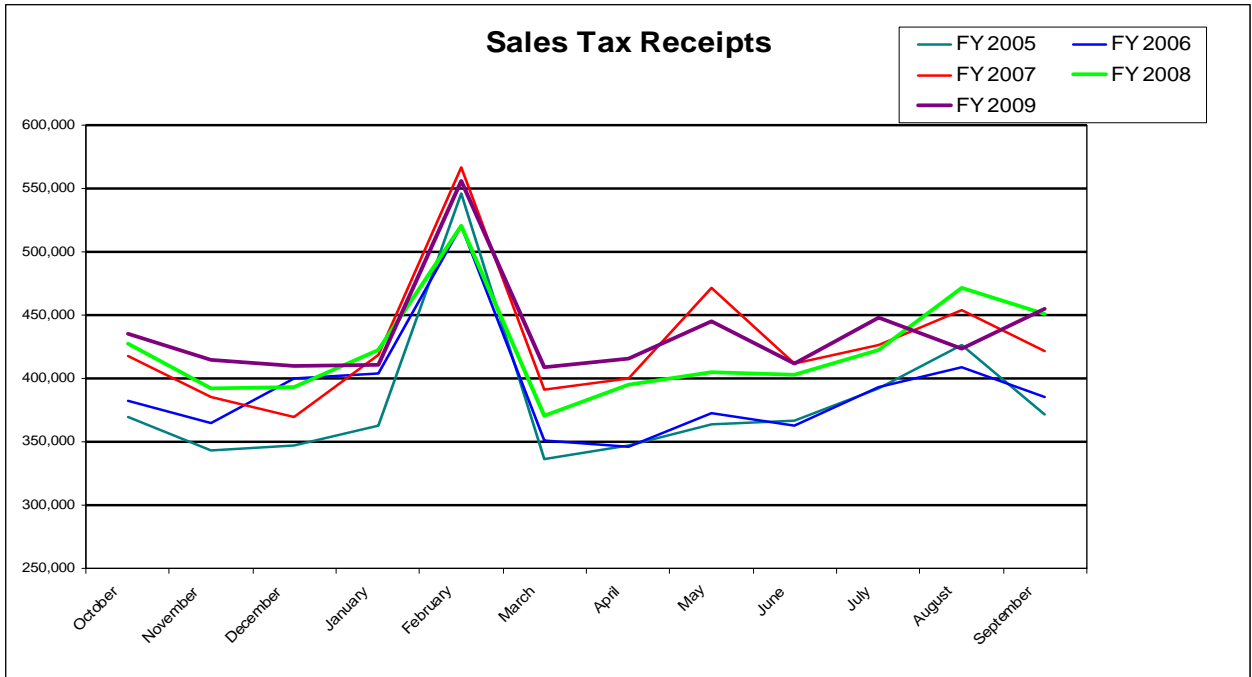

City of Scottsbluff FY 2009-2010 Budget Charts and Graphs

2008 Tax Levies of Nebraska First Class Cities

City of Scottsbluff FY 2009-2010 Budget Charts and Graphs

City of Scottsbluff FY 2009-2010 Budget Charts and Graphs