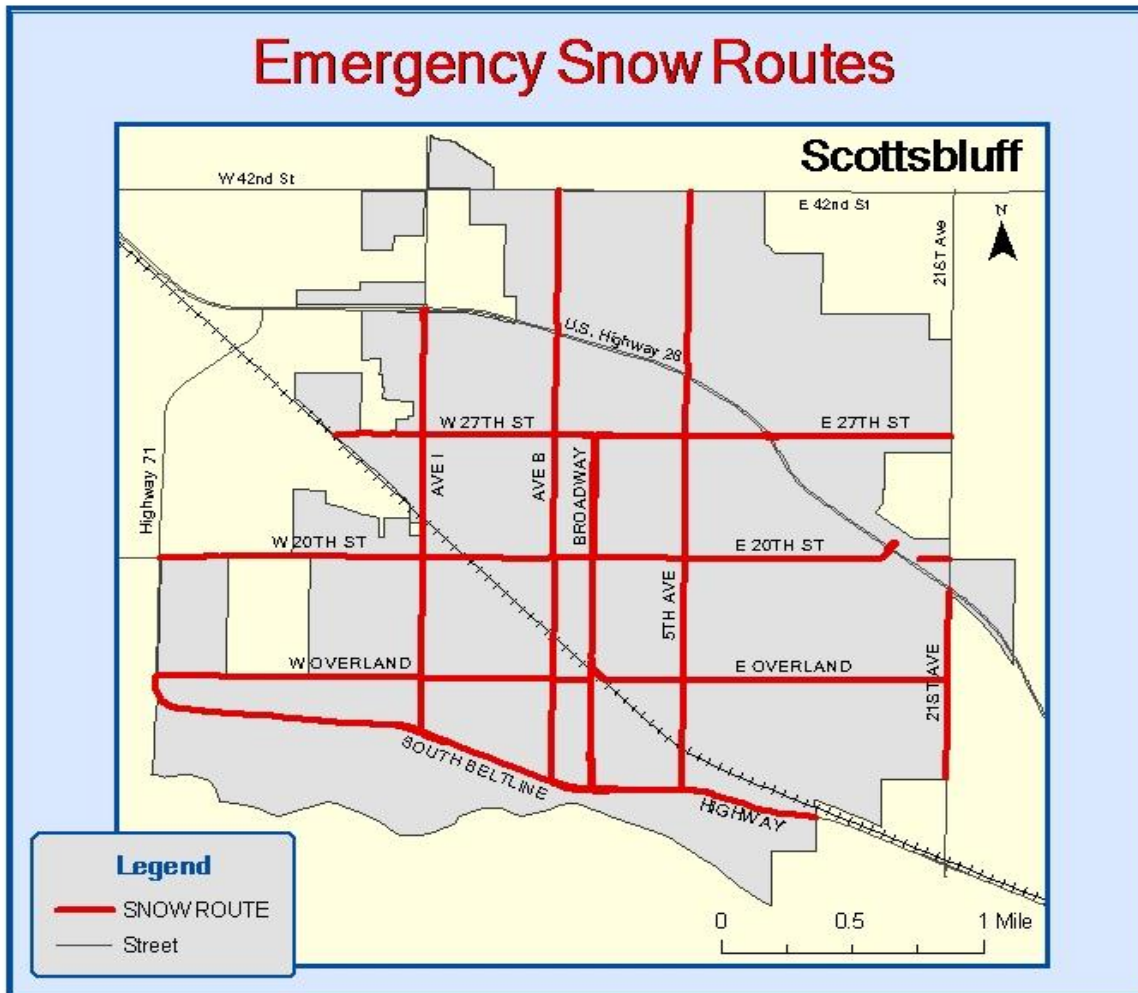

City of Scottsbluff Snow Routes

As Established in 2005

The streets listed below are designated Emergency Snow Routes in the City of Scottsbluff.

- South Beltline Highway from east city limits to West Overland
- Avenue I from South Beltline Highway to Highway 26
- Avenue B from South Beltline Highway to 42nd Street
- Broadway from South Beltline Highway to 27th Street
- 5th Avenue from South Beltline Highway to 42nd Street
- 21st Street from 7th Street to Highway 26
- 27th Street from west city limits to 21st Avenue
- 20th Street from South Beltline Highway to 21st Avenue
- East Overland from Broadway to 21st Avenue
- West Overland from Broadway to South Beltline Highway

Scottsbluff street crews will clear snow from the streets after a storm using a priority list. This list may change without notice depending upon the severity of the storm and local conditions.